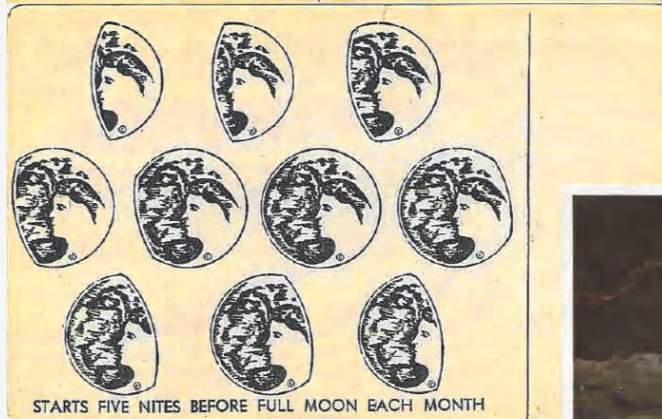

The Lady In the Moon

We have all seen the 'Man In The Moon' but has anyone seen 'The Lady in the moon'. In 1937 'The lady in the moon' was made into a postcard when it showed the different views of the Lady. The Lady comes into view five nights before the full Moon each month and fades four nights after. In China the lady is called Chang'e 'The Moon Goddess'.

Many postcards have shown the lady in or on the Moon. The Lady In The Moon postcard is an American postcard dated 1937 which was copyrighted by C.D.A. and has the number 'NO. 49774. the reverse shows different phases of the Moon with 'starts five nites before full moon each month'. It says 'place one cent stamp here' so it may even be Canadian.